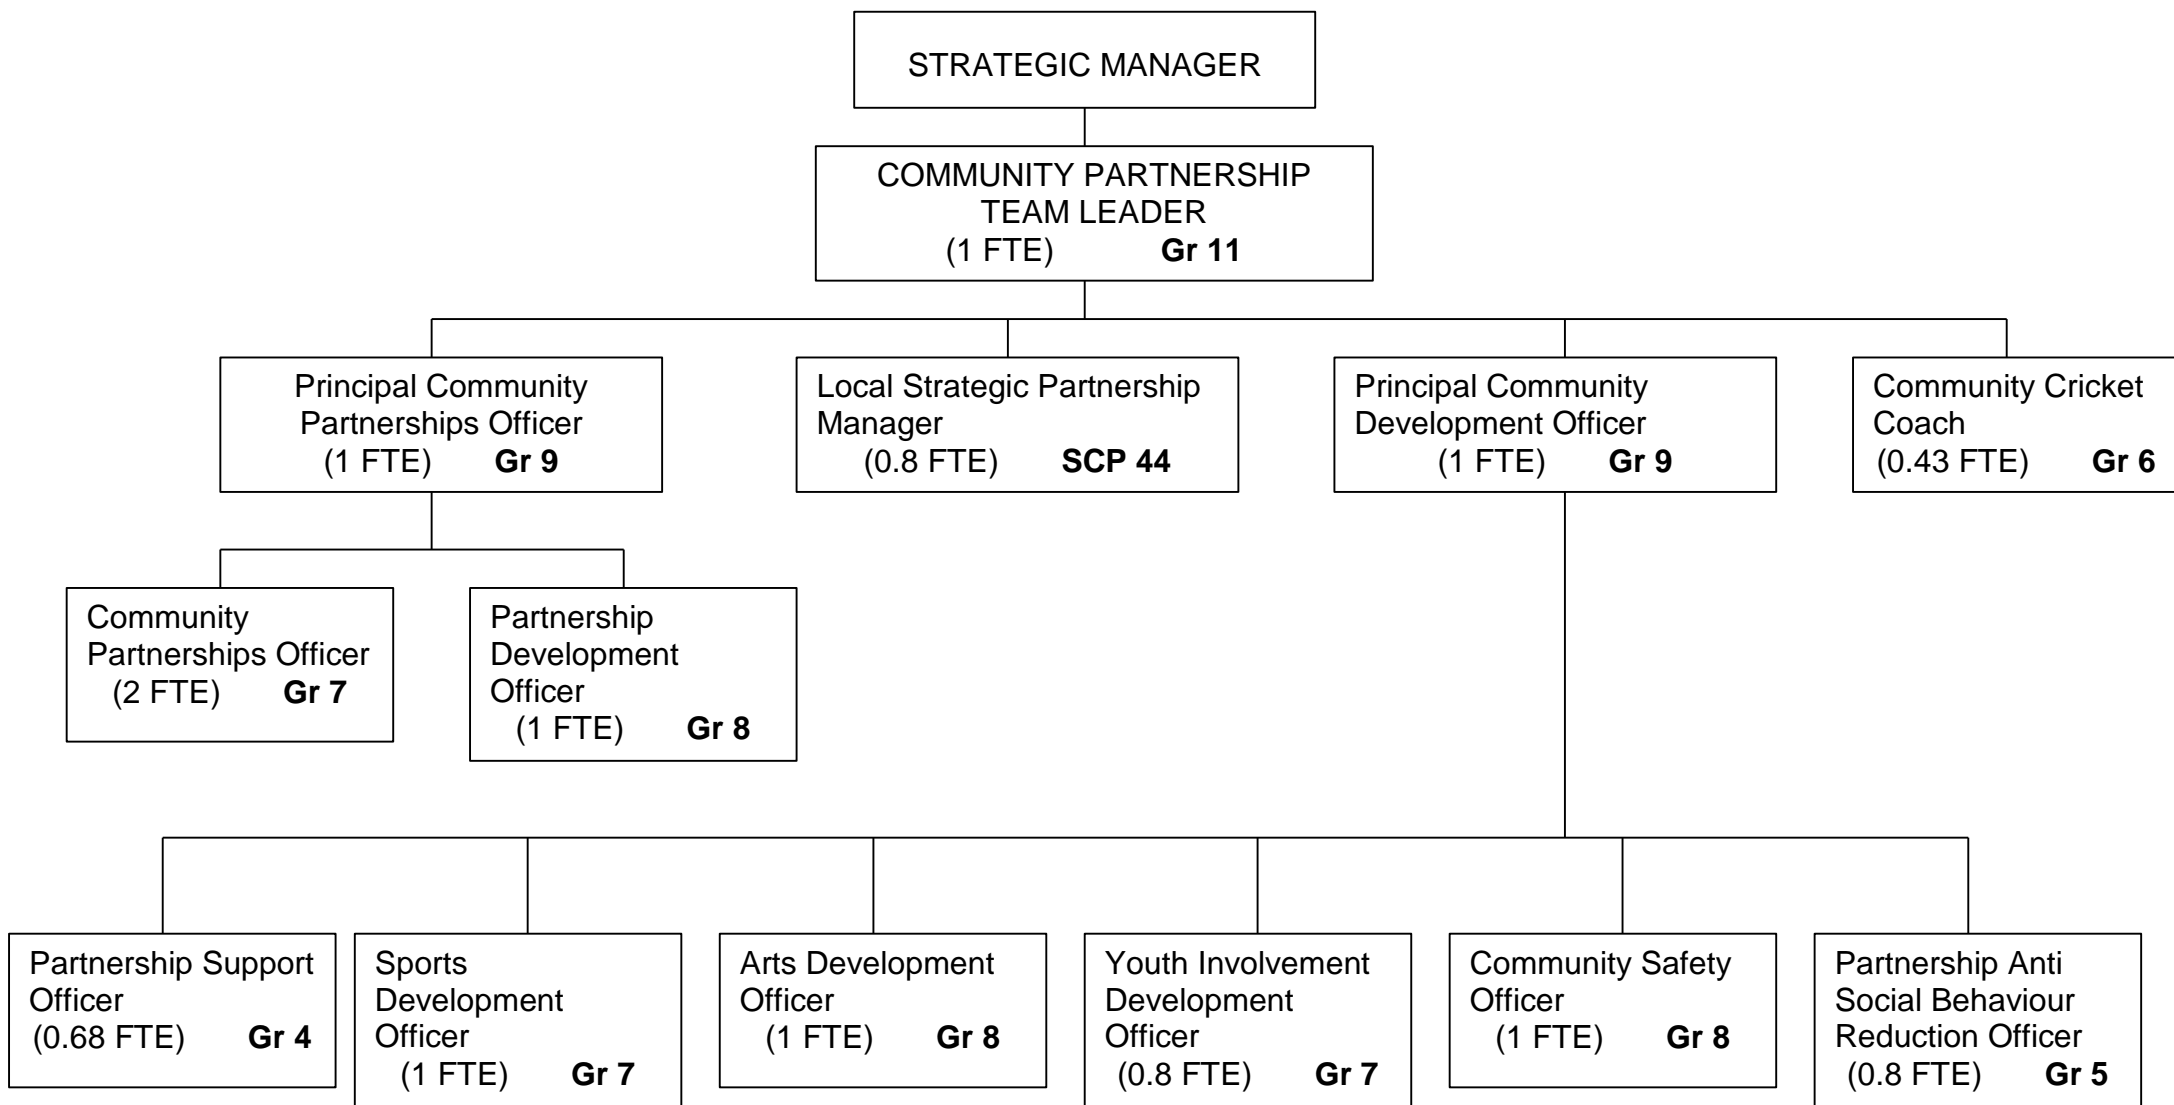

ORGANISATION CHART FOR COMMUNITY & ENVIRONMENT

As at 31 Jul 2006

ORGANISATION CHART FOR COMMUNITY & ENVIRONMENT

As at 31 July 2006

ORGANISATION CHART FOR COMMUNITY & ENVIRONMENT

As at 31 July 2006

ORGANISATION CHART FOR COMMUNITY & ENVIRONMENT

As at 31 July 2006

ORGANISATION CHART FOR COMMUNITY & ENVIRONMENT

As at 31 July 2006

ORGANISATION CHART FOR COMMUNITY & ENVIRONMENT

As at 31 July 2006