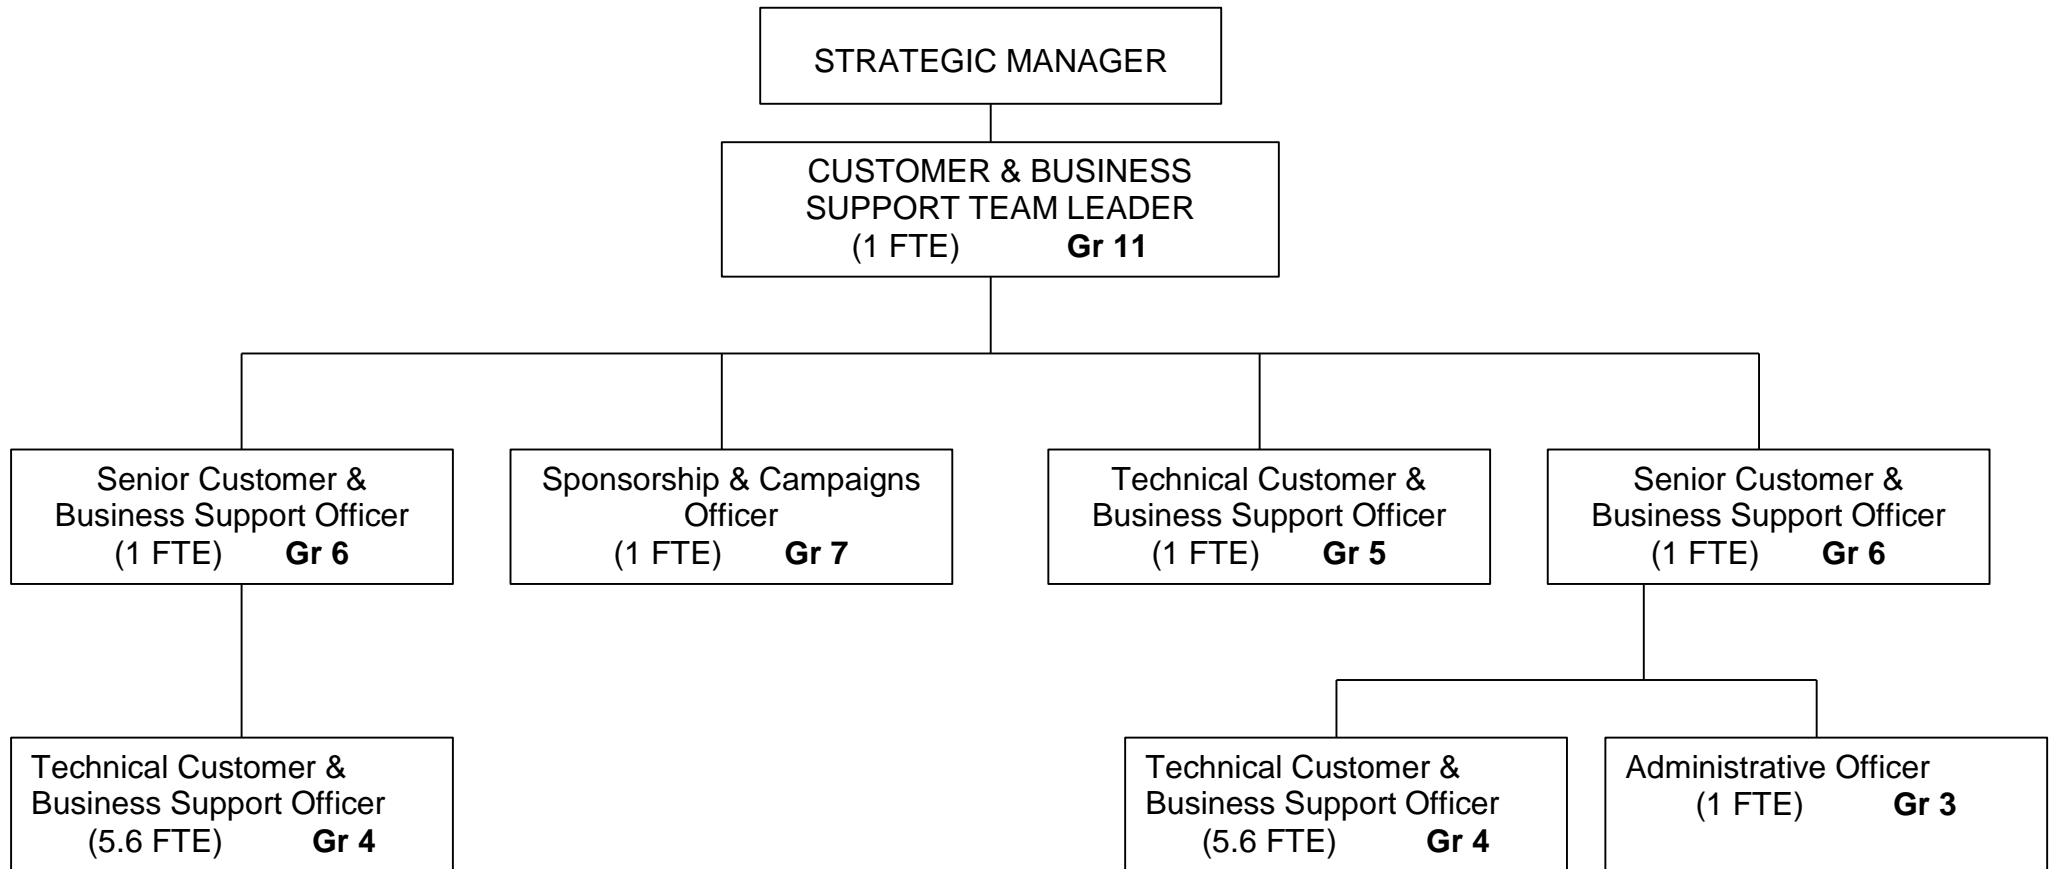

ORGANISATION CHART FOR COMMUNITY & ENVIRONMENT

As at 31 Jul 2006

ORGANISATION CHART FOR COMMUNITY & ENVIRONMENT

As at 31 July 2006

ORGANISATION CHART FOR COMMUNITY & ENVIRONMENT

As at 31 July 2006

ORGANISATION CHART FOR COMMUNITY & ENVIRONMENT

As at 31 July 2006

ORGANISATION CHART FOR COMMUNITY & ENVIRONMENT

As at 31 July 2006

ORGANISATION CHART FOR COMMUNITY & ENVIRONMENT

As at 31 July 2006